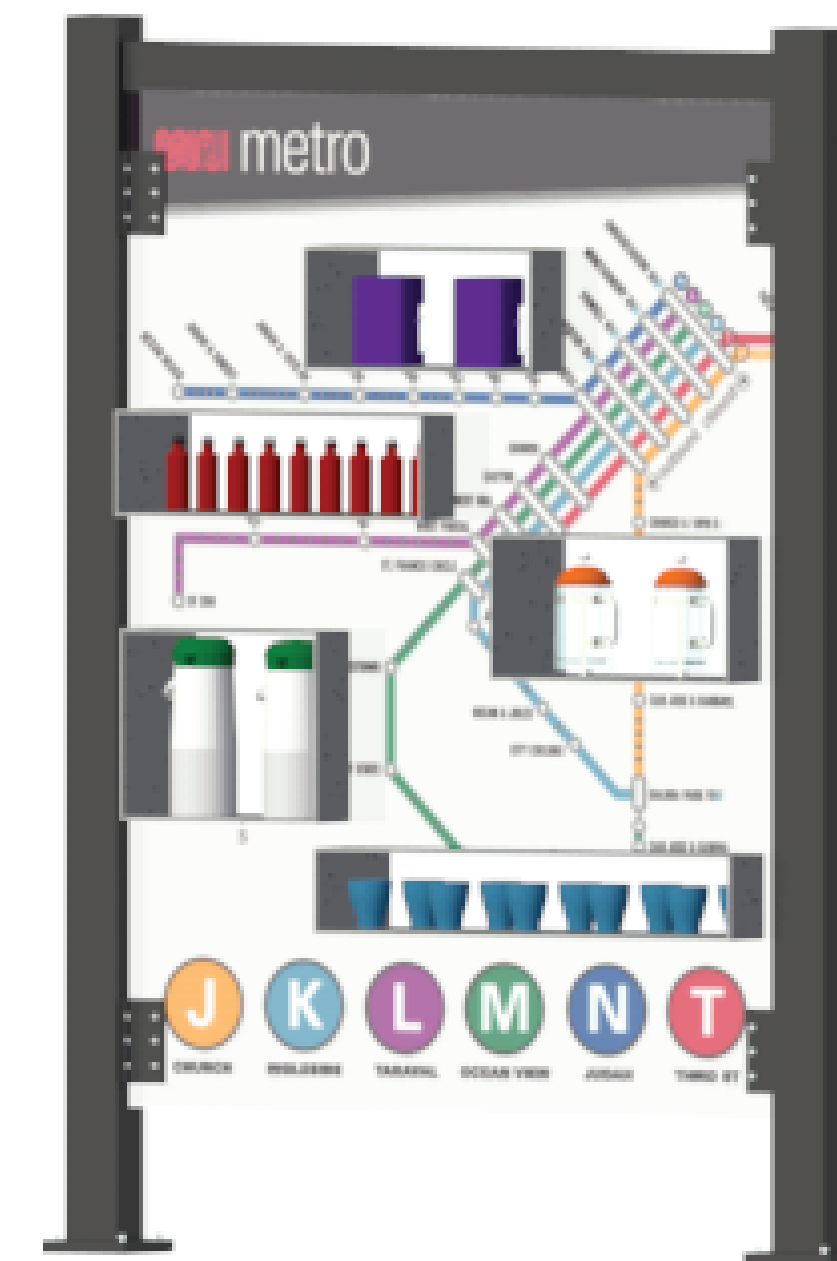

PERSPECTIVES

FACADE ELEVATION

ISOMETRIC

DISPLAY SHELVES

TITLE:  
A FAIR BREAK CAFE DESIGN

PAGE:  
A2

ISOMETRIC & ELEVATION

NAME:  
JESSICA CHAO & RUSSELL VALERA