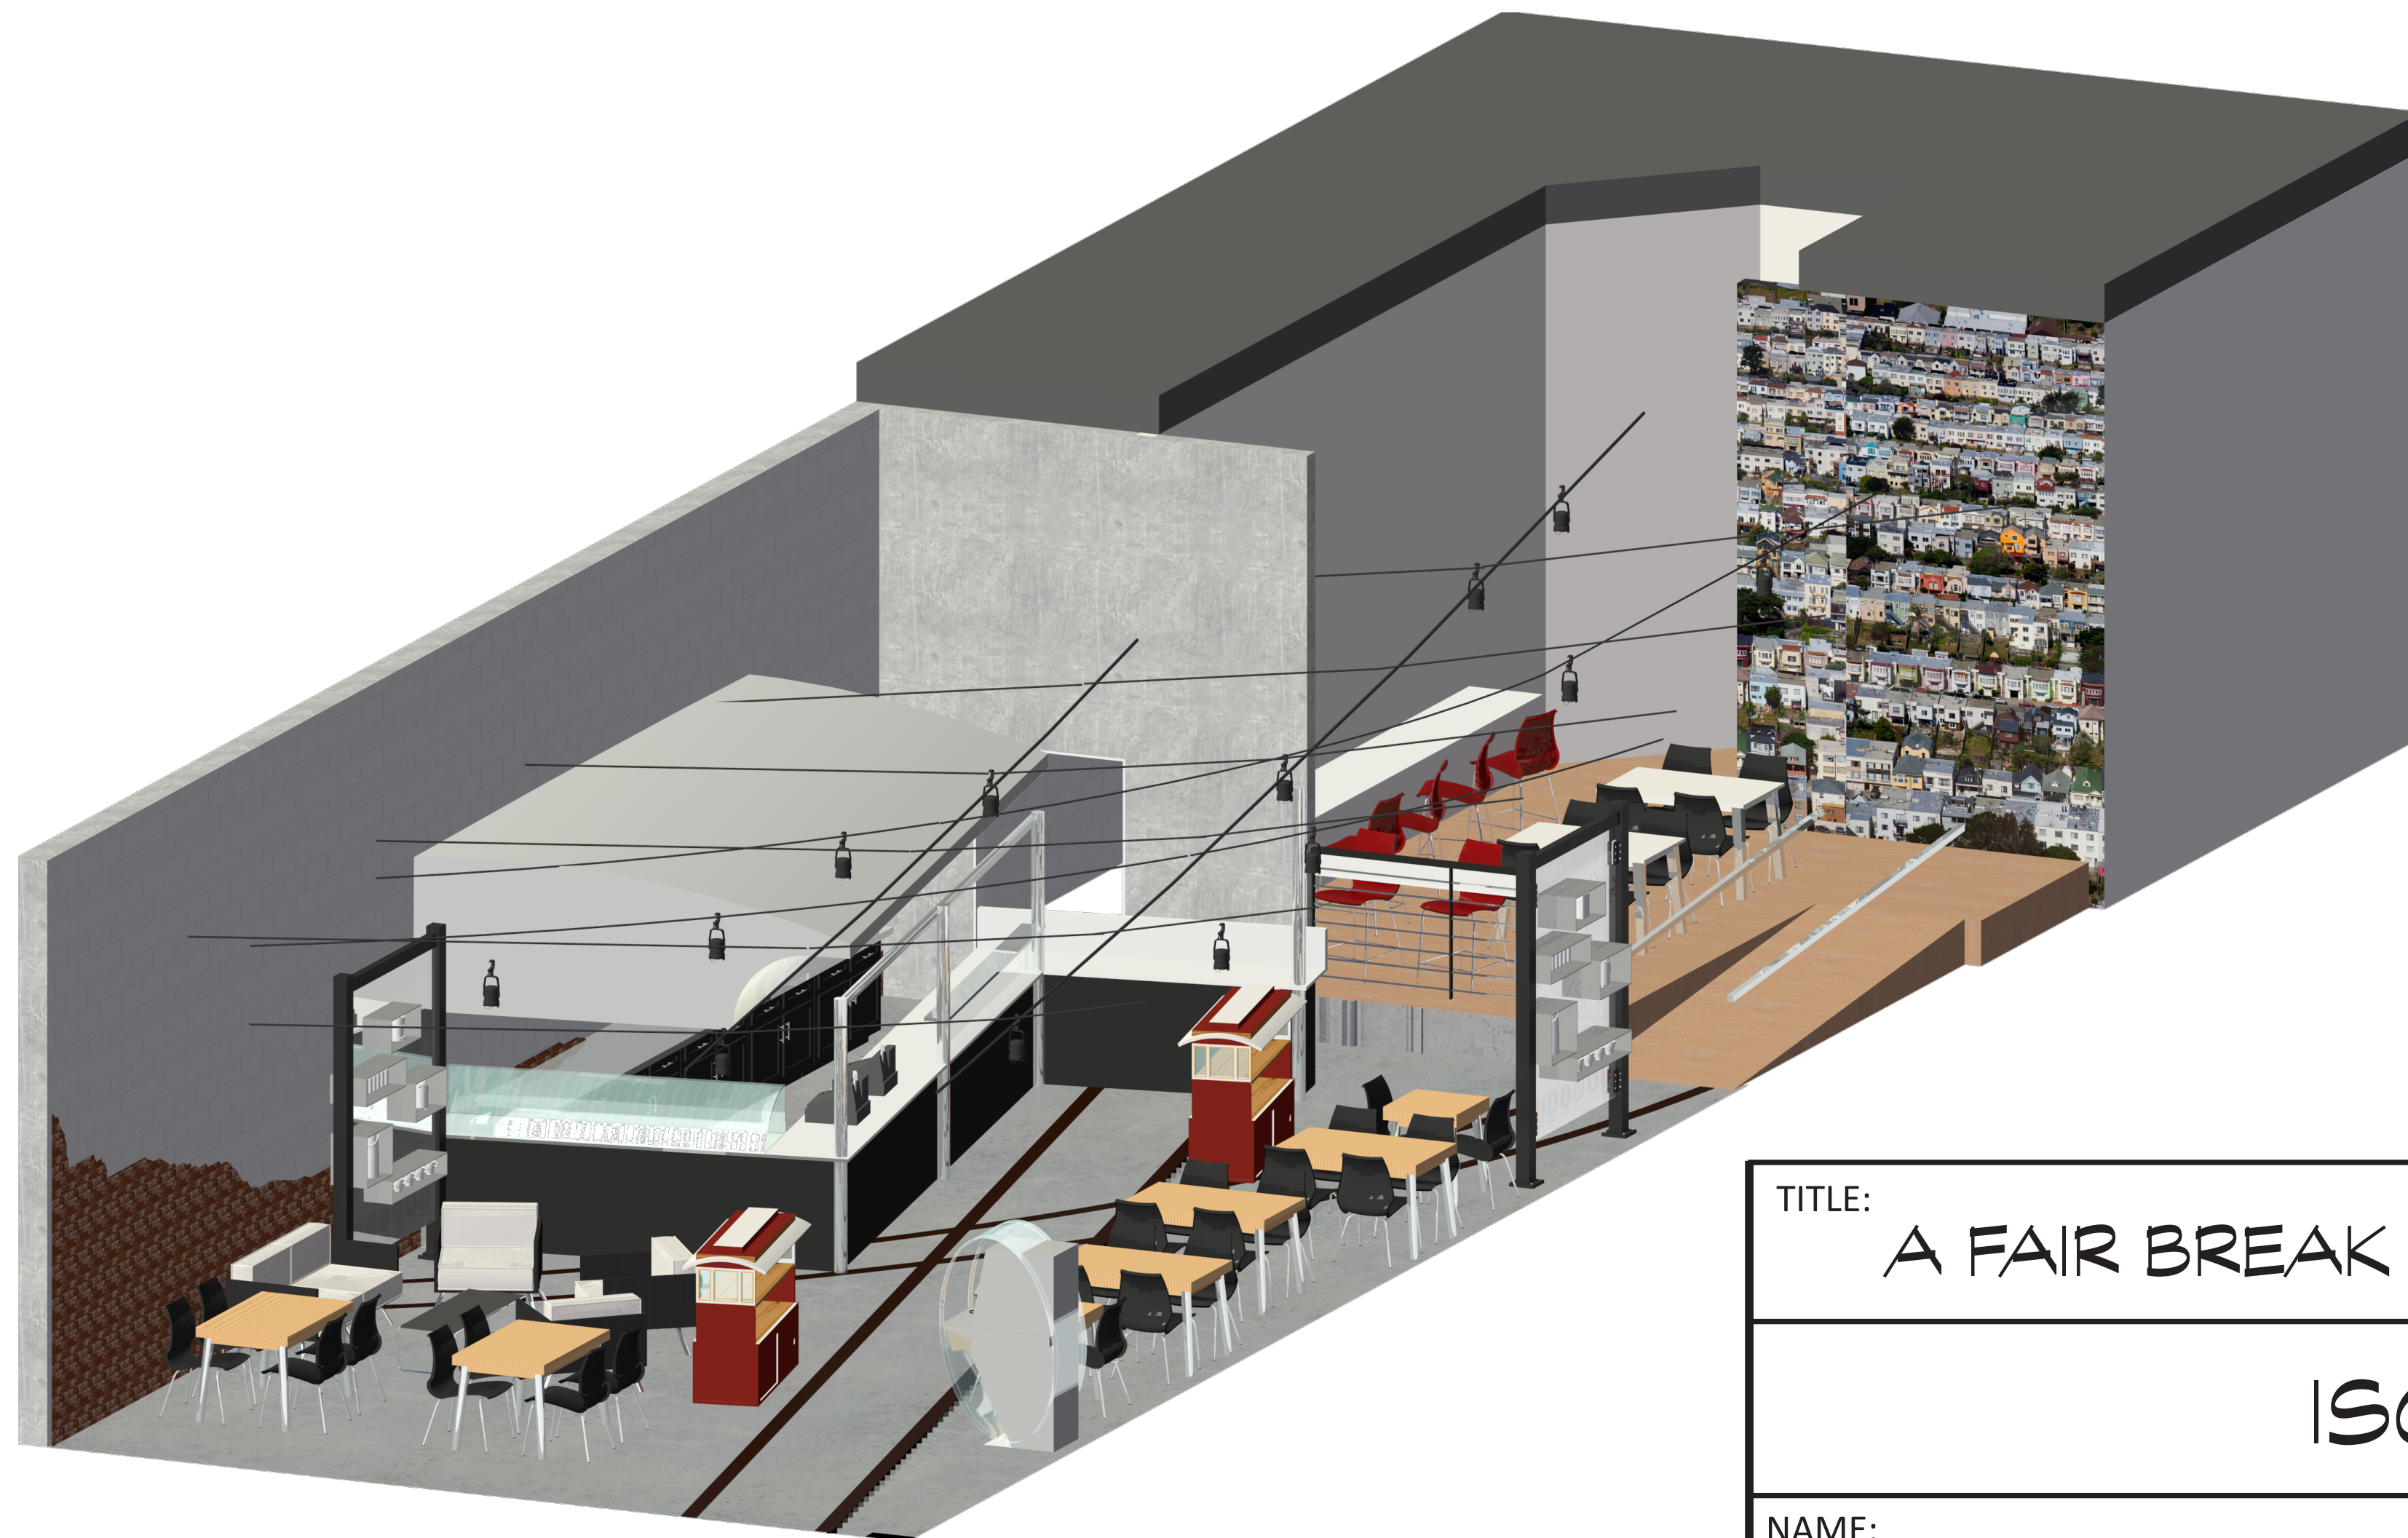

PERSPECTIVES

FACADE ELEVATION

ISOMETRIC

DISPLAY SHELVES

TITLE:  
A FAIR BREAK CAFE DESIGN

PAGE:  
A2

ISOMETRIC & ELEVATION

NAME:  
JESSICA CHAO & RUSSELL VALERA